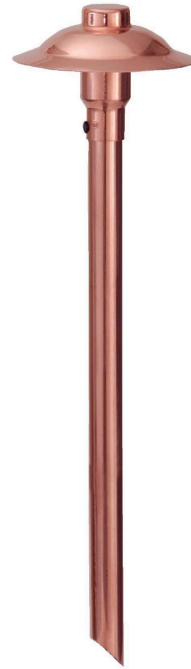

Type: _____

Model: _____

Project: _____

SPECIFICATION SHEET

MODEL: BB-075 LED

SPECIFICATIONS

HOUSING:

Spun copper

LAMP TYPE:

4-watt LED Slugger/Equivalent 20 Watt Halogen

210 Lumens on Flood Side, 300k, 80+CRI, Wet Location

MOUNTING:

24" stake standard with custom lengths upon request in angle or threaded

WIRING:

Available in 18 gauge wire up to 25' for hub installations

WARRANTY:

Lifetime.

Though primarily intended to deliver luminous results, lights such as our Medium Copper Path achieve a natural patina to blend and compliment any landscape. Flower beds, walks, steps and drives all benefit from enhanced visibility after dusk.